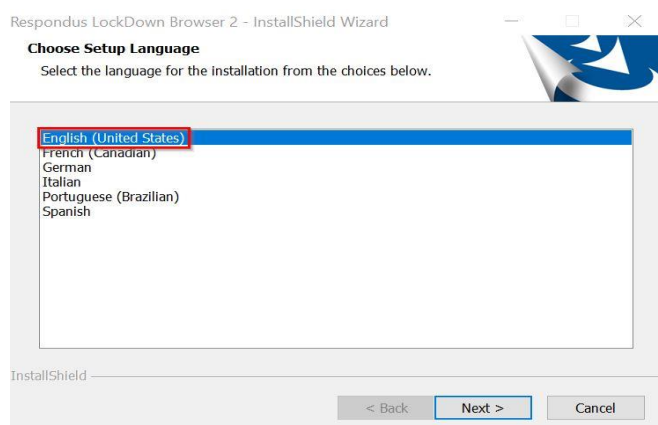

Því næst veljið þið viðeigandi tungumál á smellir á *Next*