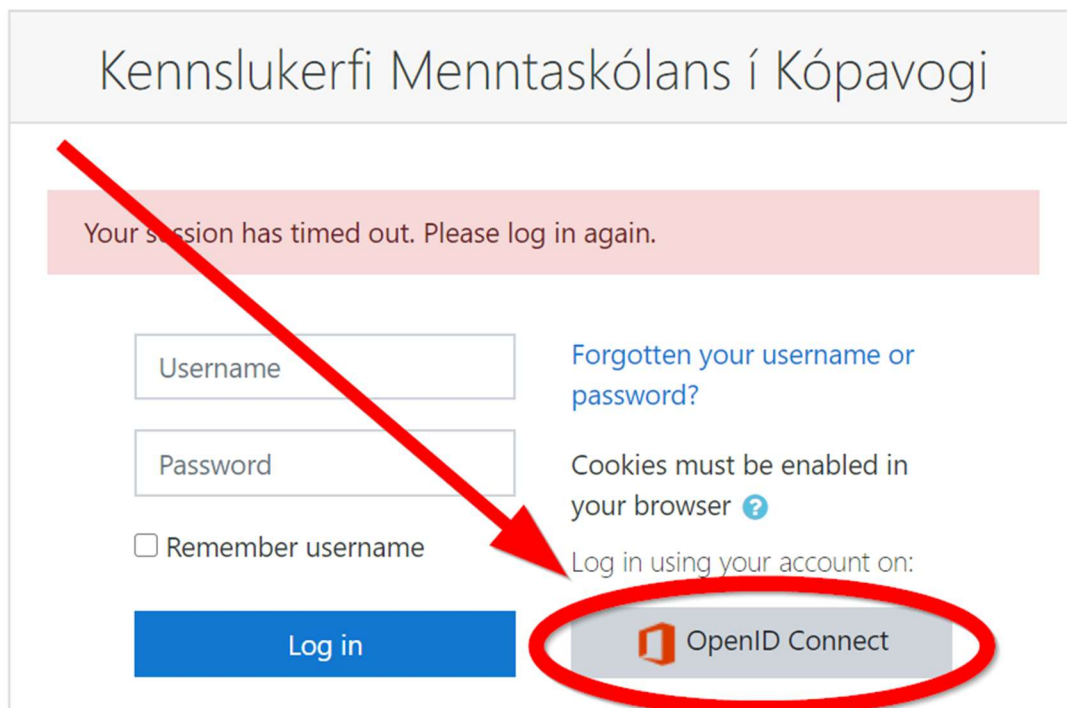

Forritið **Teams** verður notað til fjarkennslu þegar það á við. Það er best að sækja forritið þarf sem þú sóttir **Office**-pakkann.