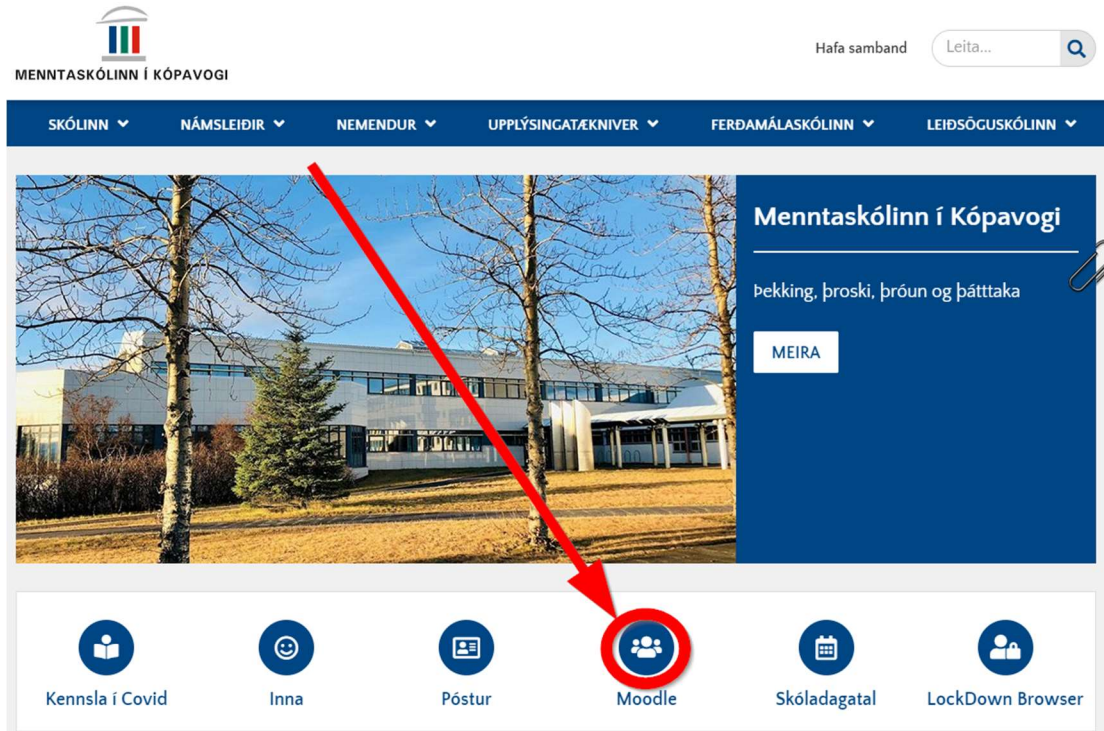

Kennsluumhverfið **Moodle** er núna að finna á slóðinni moodle.mk.is . Þú getur líka smelltu á táknið fyrir Moodle á heimasíðu MK.

Nemendur skrá sig inn í **Moodle** með því að ýta á **OpenID Connect**. Til að þessi tenging virki þarf að vera búinn að skrá sig inn á **Office**-síðuna. Það er sem sagt bein tenging milli **Office** og **Moodle**, svo að nemandi þarf einungis að muna eitt lykilorð.